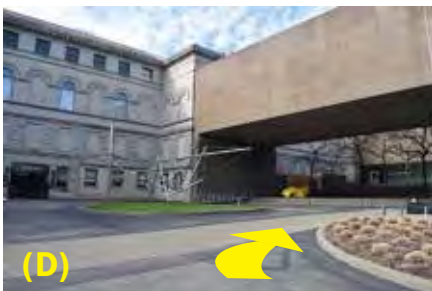

Arriving by car:

To make your tour successful, please have your group enter the Library and proceed to the front Security Desk where your leader will meet you.

The Library and Carnegie Museums of Pittsburgh operate a six-level parking facility for cars and small vans. The lot entrance is located at the intersection of Forbes Avenue and Craig Street.

Parking

Enter at the intersection of Forbes and Craig **(A)** and proceed to gate/booth for parking ticket **(B.)**

* Note: You will not have to pay to park if you are only dropping-off or picking-up.

When paying, upon departure you need to utilize the pay station located **inside** of Portal Entry **(C.)**

Drop off or pick-up

To drop off or pick-up, proceed from booth and bear to the right. Continue straight to the turn around grass "island", bearing to the right **(D)**. Circle around to the Portal Entry, this is the drop-off and pick-up point **(E)**.